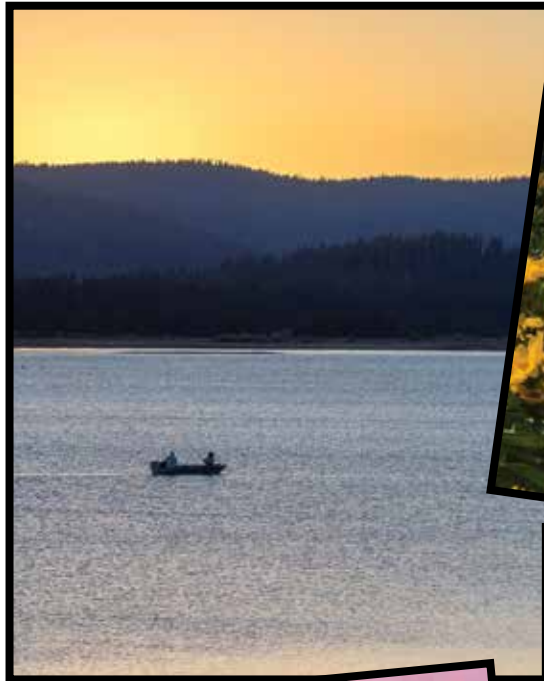

We asked professionals from the staff at Ruralite magazine to judge PSREC's 2016 Cover Photo Contest, and award the top photo entries.

...and the winners are...

Clockwise from top left: "Fishing Into Sunset," by Bob Marshak; "Mt. Lassen Wildflowers," by Ryland West; "Small Waterfall at Lakes Basin," by Greg Heikkinen; "Wildflowers and Corn Lily," by Bob Marshak; "Fiery Pre-Sunset," by Bob Marshak; "Red Breasted Sap Sucker in Oak Tree," by Molly Glucklich.